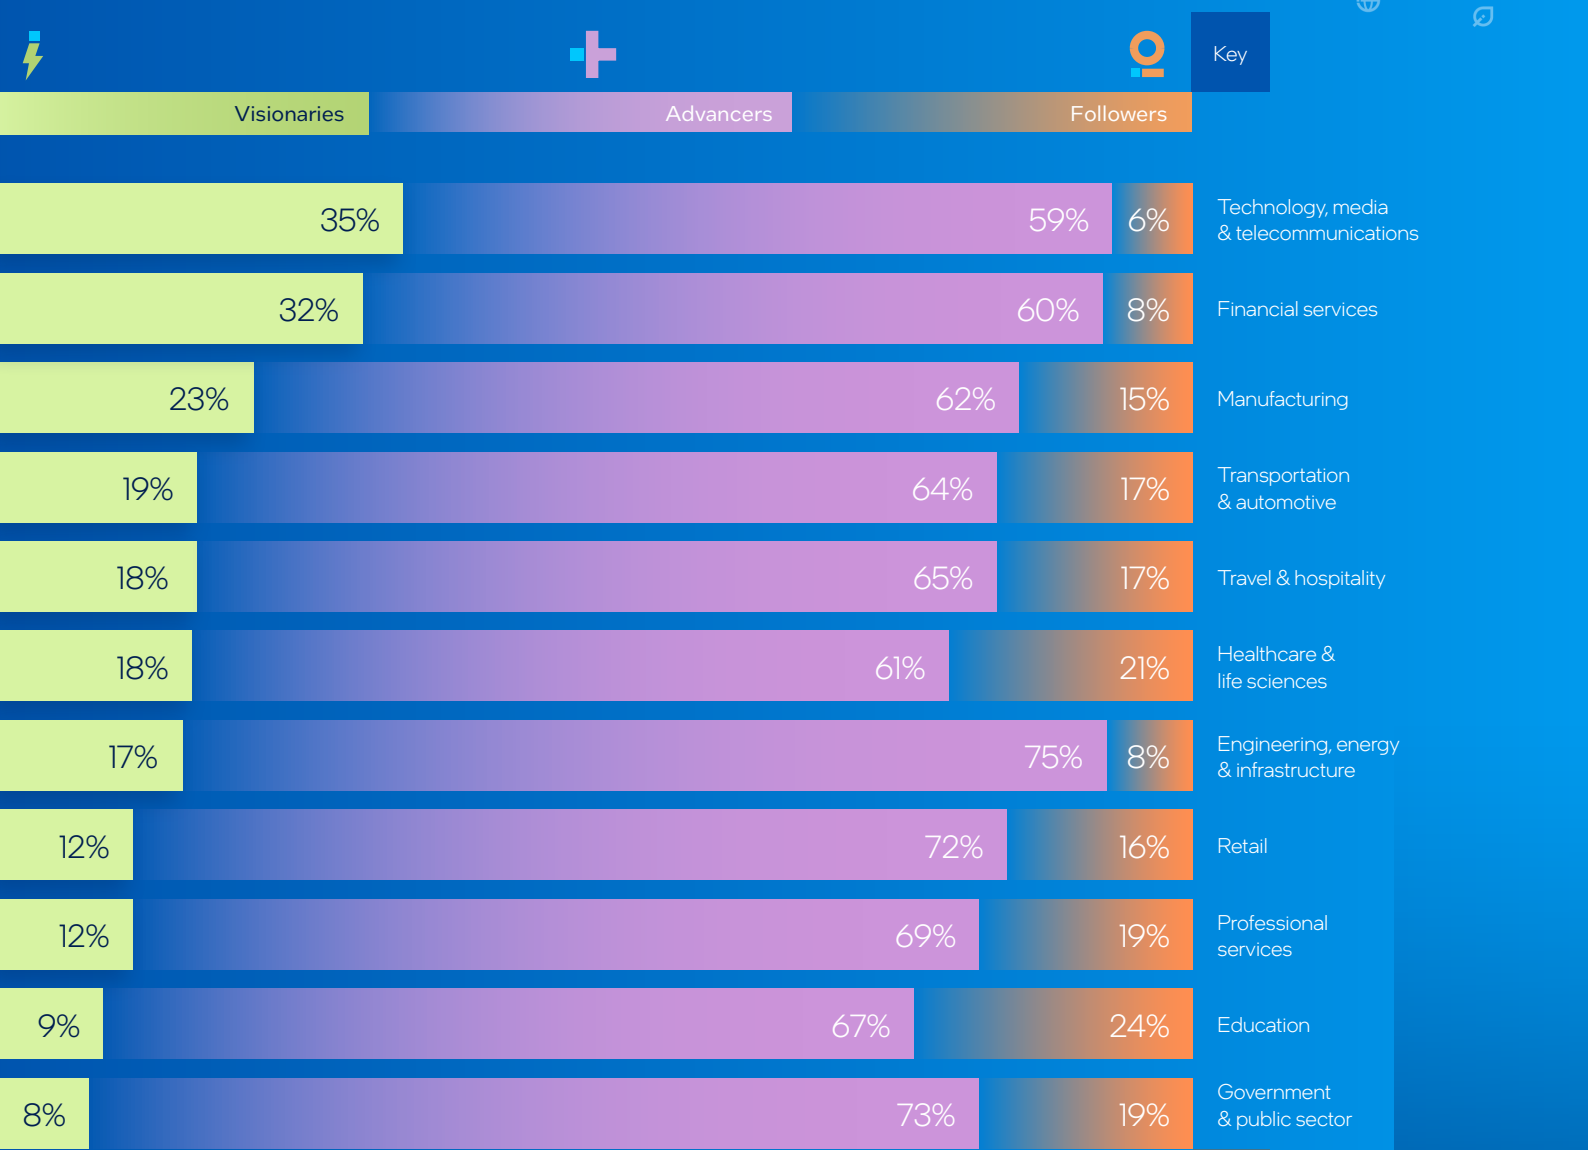

# The Intel Sustainable Intelligence Index Sector Performance

The Intel Sustainable Intelligence Index ranks the performance of key sectors on the use of AI to drive sustainability. Sectors are scored across three pillars: Knowledge, Investment, and Innovation.